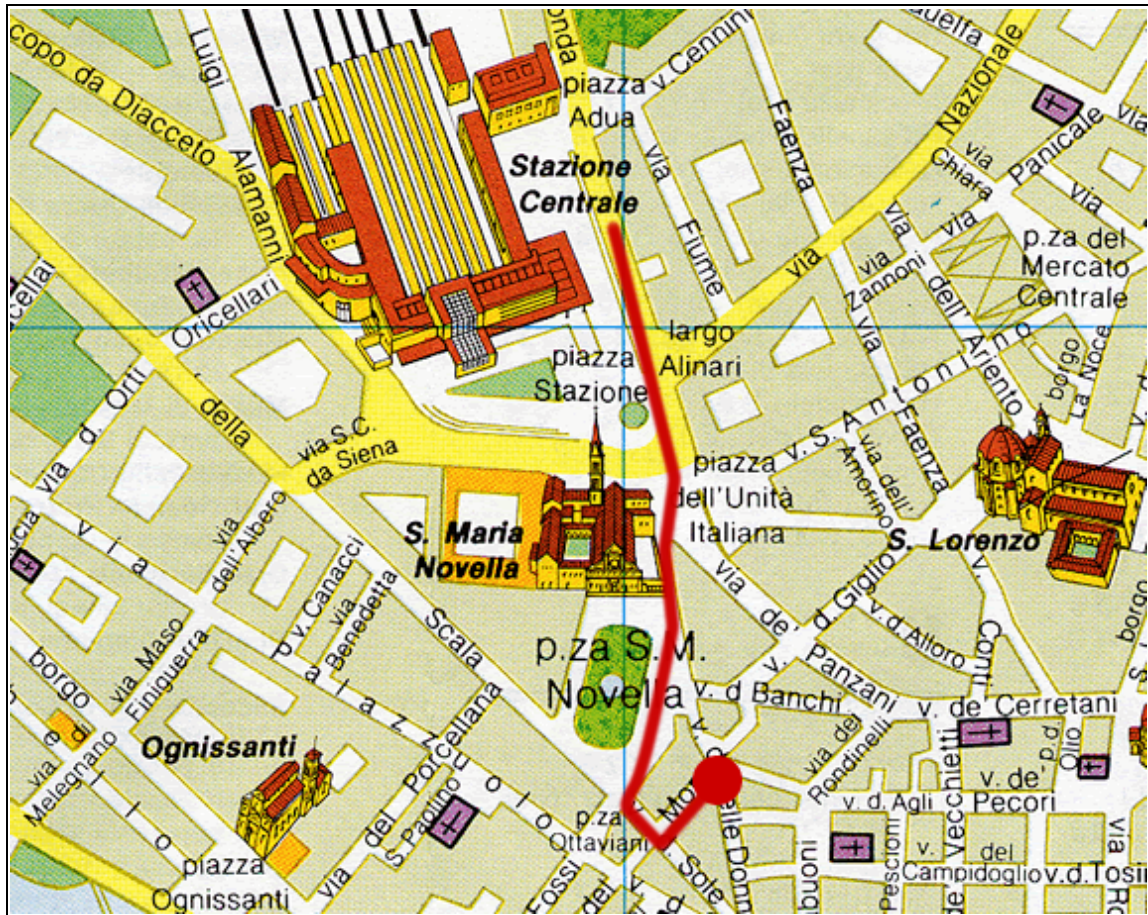

How to reach Soggiorno Prestipino

From Santa Maria Novella railway station, you have to reach Piazza Santa Maria Novella and then Via del Sole. The first street that you will find is Via del Moro where is located the property.